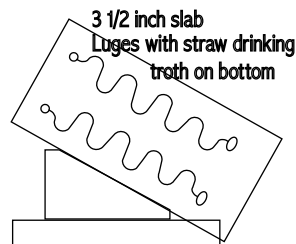

Standard Luge Runs

GST not included

20" wide x 40" tall

ST-01

$300

25" wide x 40" tall

ST-02

$350

30" wide x 36" tall

ST-03

$300

20" wide x 52" tall

ST-04

$350

24" wide x 36" tall

ST-05

$350

24" wide x 37" tall

ST-06

$325

36" tall x 36" wide

ST-07

$375

36" tall x 36" wide

ST-08

$375

24" wide x 32" tall

ST-09 $325

($25 extra for flowers)

20" wide x 34" tall

ST-10

$325

20" wide x 38" tall

ST-11

$325

20" wide x 35" tall

ST-12

$300

20" wide x 38" tall

ST-13 $325

20" wide x 38" tall

ST-14

$325

20" wide x 38" tall

ST-15

$325

18" wide x 28" tall

ST-16

$300

20" wide x 38" tall

ST-17

$325

24" wide x 37" tall

ST-18

$325

38" wide x 41" tall

ST-19 $325

20" wide x 38" tall

ST-20

$325

20" wide x 32" tall

ST-21

$300

24" wide x 36" tall

ST-22

$325

20" wide x 32" tall

ST-23

$300

20" wide x 32" tall

ST-24

$300

20" wide x 38" tall

ST-25

$325

37" wide x 32" tall

ST-26

$325

28" wide x 35" tall

ST-27

$300

37" tall x 31" wide

ST-28

$325

ST-29

$300

20" wide x 30" tall

ST-30

$300